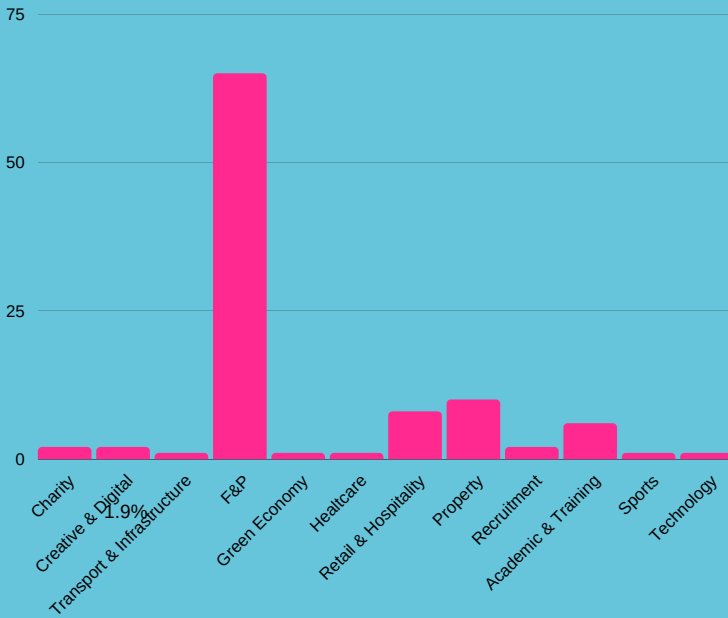

Facts & Figures

90%

member retention

94%

rated our events good or excellent

250

members

engaged professionals on our database

Our sector split

25k+

social media followers

F&P sector split

10,113

Registrations