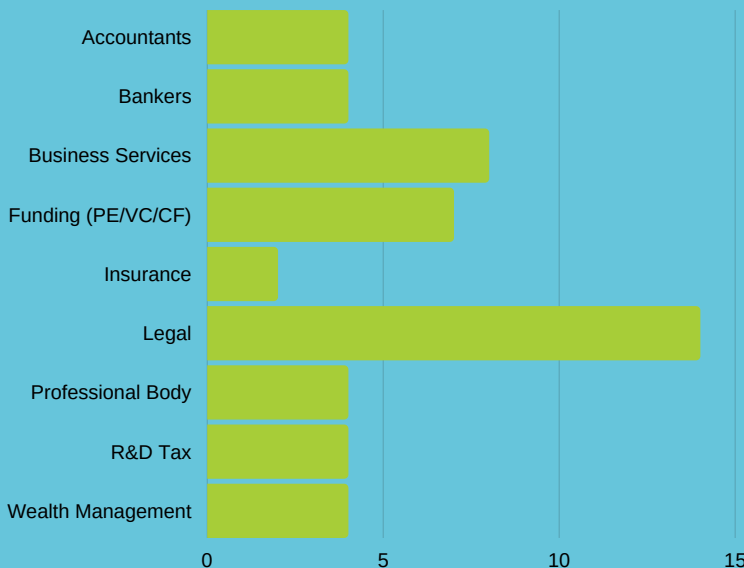

Facts & Figures

90%

member retention

94%

rated our events good or excellent

250

members

engaged professionals on our database

Our sector split

25k+

social media followers

F&P sector split

10,113

Registrations